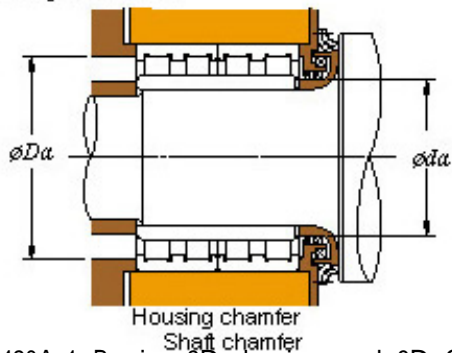

BEARING-SINGAPORE (PTE)LTD.

■ Mounting dimensions

86FC59420A-1 Bearing 2D drawings and 3D CAD models

86FC59420A-1 KOYO Four-row cylindrical roller bearings

Bearing No. 86FC59420A-1

Bearing No.	86FC59420A-1
d	430
D	591
B	420
r(min)	4
Cr	6340
C0r	14700
Cu	1380
Fw	476
C	420
r1(min)	4
da(min)	448
Da(max)	573
Da(min)	552
ra(max)	3
rb(max)	3
(Refer.)Mass(kg)	340