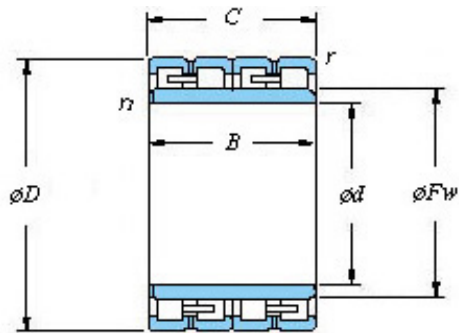

BEARING-SINGAPORE (PTE)LTD.

■ Mounting dimensions

86FC59420A-1 Bearing 2D drawings and 3D CAD models

86FC59420A-1 KOYO Four-row cylindrical roller bearings

Bearing No. 86FC59420A-1

Bearing No.	86FC59420A-1
d	430
D	591
B	420
r(min)	4
Cr	6340
C0r	14700
Cu	1380
Fw	476
C	420
r1(min)	4
da(min)	448
Da(max)	573
Da(min)	552
ra(max)	3
rb(max)	3
(Refer.)Mass(kg)	340