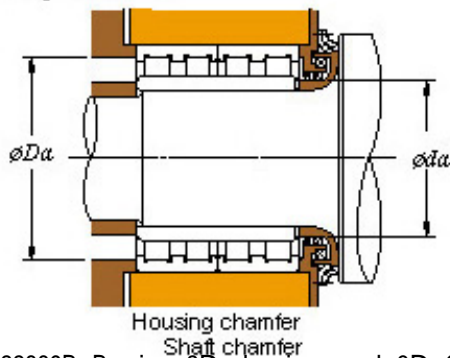

BEARING-SINGAPORE (PTE)LTD.

173FC122889B KOYO Four-row cylindrical roller bearings

Bearing No. 173FC122889B

■ Mounting dimensions

173FC122889B Bearing 2D drawings and 3D CAD models

| | |
|------------------|--------------|
| Bearing No. | 173FC122889B |
| d | 862.98 |
| D | 1219.302 |
| B | 876.3 |
| r(min) | 7.5 |
| Cr | 32200 |
| C0r | 84600 |
| Cu | 6370 |
| Fw | 956 |
| C | 889 |
| r1(min) | 7.5 |
| da(min) | 899 |
| Da(max) | 1183 |
| Da(min) | 1136 |
| ra(max) | 6 |
| rb(max) | 6 |
| (Refer.)Mass(kg) | 3450 |