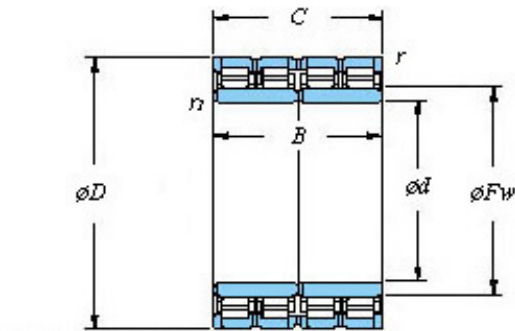

BEARING-SINGAPORE (PTE)LTD.

173FC122889B KOYO Four-row cylindrical roller bearings

Bearing No. 173FC122889B

■ Mounting dimensions

173FC122889B Bearing 2D drawings and 3D CAD models

| | |
|------------------|--------------|
| Bearing No. | 173FC122889B |
| d | 862.98 |
| D | 1219.302 |
| B | 876.3 |
| r(min) | 7.5 |
| Cr | 32200 |
| C0r | 84600 |
| Cu | 6370 |
| Fw | 956 |
| C | 889 |
| r1(min) | 7.5 |
| da(min) | 899 |
| Da(max) | 1183 |
| Da(min) | 1136 |
| ra(max) | 6 |
| rb(max) | 6 |
| (Refer.)Mass(kg) | 3450 |