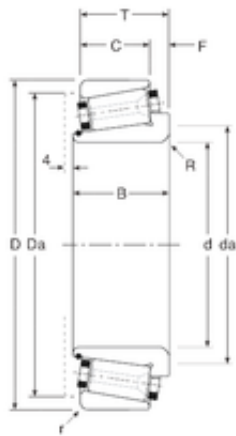

BEARING-SINGAPORE (PTE)LTD.

93,663 mm x 158,75 mm x 33,75 mm Gamet
131093X/131158X tapered roller bearings

Bearing No. 131093X/131158X

| | |
|----------------|---------------------|
| Size | 93.663x158.75x35 mm |
| Bore Diameter | 93,663 mm |
| Outer Diameter | 158,75 mm |
| Width | 35 mm |
| d | 93,663 mm |
| D | 158,75 mm |
| T | 35 mm |
| B | 33,75 mm |
| C | 28,5 mm |
| r | 3 mm |
| F | 6,5 mm |
| R | 2,5 mm |
| Da | 137 mm |
| da | 110 mm |
| Weight | 2,08 Kg |

131093X/131158X Bearing 2D drawings and 3D CAD models