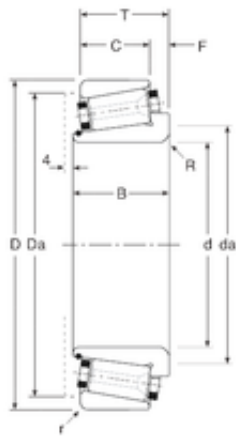

BEARING-SINGAPORE (PTE)LTD.

80,962 mm x 133,35 mm x 34 mm Gamet
126080X/126133X tapered roller bearings

Bearing No. 126080X/126133X

Size	80.962x133.35x30.16 mm
Bore Diameter	80,962 mm
Outer Diameter	133,35 mm
Width	30,16 mm
d	80,962 mm
D	133,35 mm
T	30,16 mm
B	34 mm
C	22,22 mm
r	0,8 mm
F	7,94 mm
R	2,5 mm
Da	124 mm
da	102 mm
Weight	1,85 Kg

126080X/126133X Bearing 2D drawings and 3D CAD models