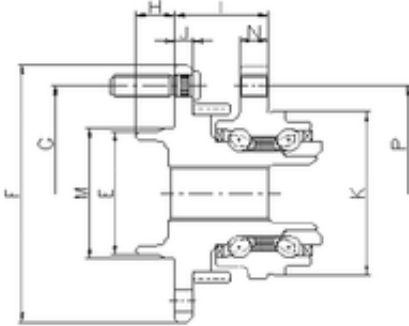

BEARING-SINGAPORE (PTE)LTD.

ILJIN IJ123076 angular contact ball bearings

Bearing No. IJ123076

P	116 mm
I	42 mm
E	70,1 mm
F	145 mm
G	115 mm
H	20 mm
J	9 mm
K	91,2 mm
M	70,6 mm
N	13,5 mm
1	Wheel Bearing

IJ123076 Bearing 2D drawings and 3D CAD models