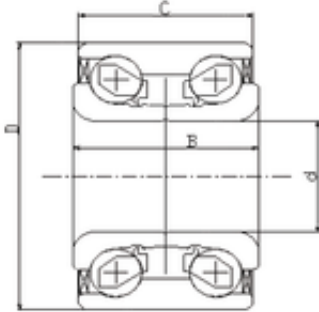

BEARING-SINGAPORE (PTE)LTD.

39 mm x 74 mm x 39 mm ILJIN IJ111012
angular contact ball bearings

Bearing No. IJ111012

| | |
|----------------|-------------|
| Size | 39x74x39 mm |
| Bore Diameter | 39 mm |
| Outer Diameter | 74 mm |
| Width | 39 mm |
| d | 39 mm |
| D | 74 mm |
| B | 39 mm |
| C | 39 mm |

IJ111012 Bearing 2D drawings and 3D CAD models