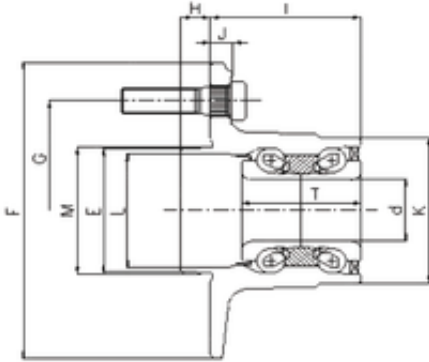

BEARING-SINGAPORE (PTE)LTD.

ILJIN IJ132024 angular contact ball bearings

Bearing No. IJ132024

Bore Diameter	24,995 mm
d	24,995 mm
I	42 mm
K	68,9 mm
E	65 mm
F	129 mm
J	11 mm
L	60 mm
M	71 mm

IJ132024 Bearing 2D drawings and 3D CAD models