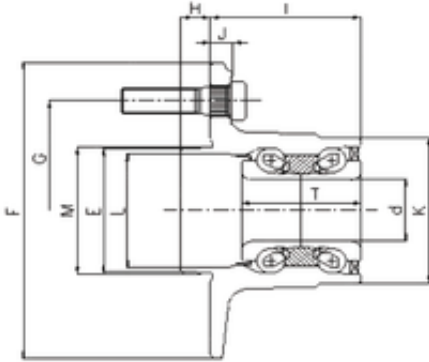

BEARING-SINGAPORE (PTE)LTD.

ILJIN IJ132017 angular contact ball bearings

Bearing No. IJ132017

Bore Diameter	30 mm
d	30 mm
I	47,3 mm
K	72 mm
E	57,05 mm
F	136,4 mm
G	112 mm
H	19 mm
J	11 mm
L	51,84 mm
M	64,97 mm
T	40,9 mm

IJ132017 Bearing 2D drawings and 3D CAD models