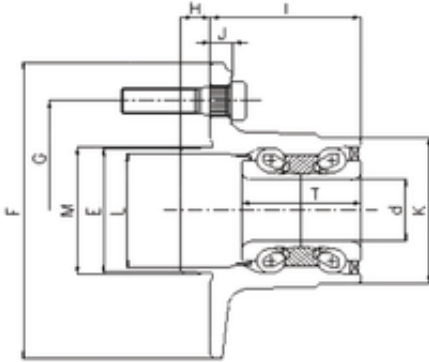

BEARING-SINGAPORE (PTE)LTD.

ILJIN IJ142002 angular contact ball bearings

Bearing No. IJ142002

Bore Diameter	30 mm
d	30 mm
I	55,4 mm
K	66 mm
E	64,067 mm
F	151,69 mm
G	114,3 mm
H	12,5 mm
J	9,83 mm
L	57,86 mm
M	64,08 mm

IJ142002 Bearing 2D drawings and 3D CAD models