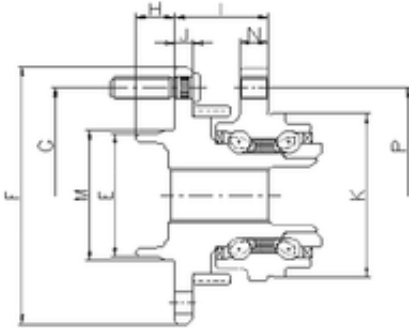

BEARING-SINGAPORE (PTE)LTD.

ILJIN IJ123006 angular contact ball bearings

Bearing No. IJ123006

| | |
|---|---------------|
| P | 108 mm |
| I | 48 mm |
| E | 71,4 mm |
| F | 140 mm |
| G | 114,3 mm |
| H | 14,35 mm |
| J | 9 mm |
| K | 86 mm |
| M | 71,9 mm |
| N | 10,5 mm |
| 1 | Wheel Bearing |

IJ123006 Bearing 2D drawings and 3D CAD models